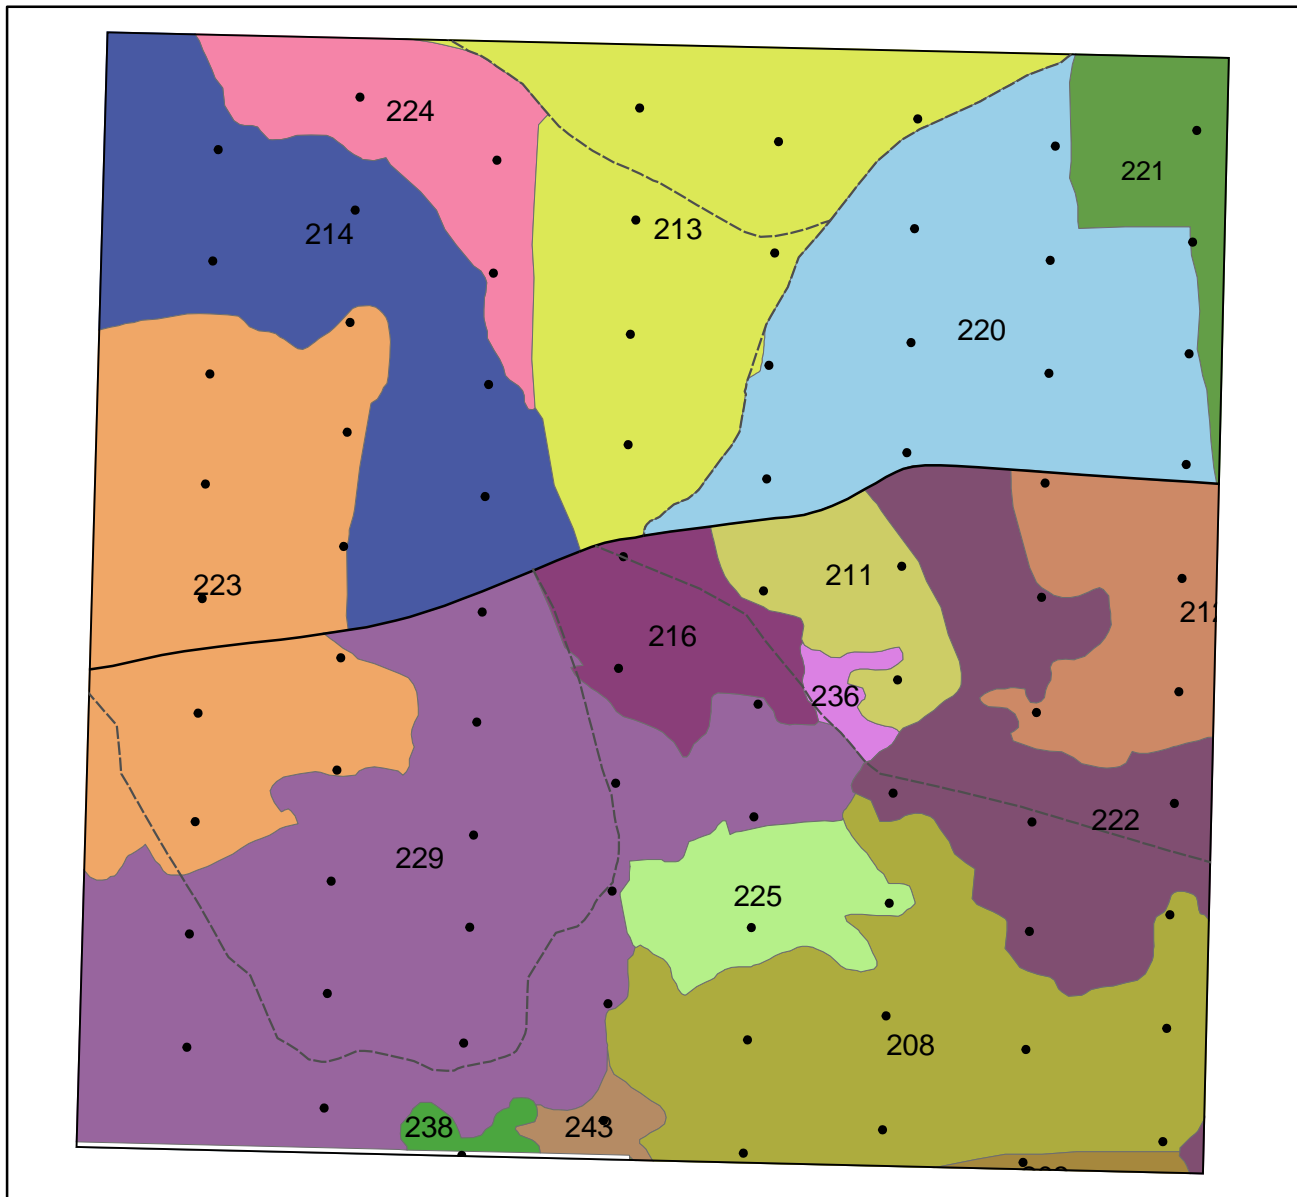

# Ford Forestry Center and Research Forest Studies and Continuous Forest Inventory Plots

Section 15, T49N-R34W, Baraga Co., MI

**Legend**

**Roads**

- Highway
- County Road
- Two Track
- River
- Lake

**CFI Plot**

- Added Fifth Acre Plot
- CFI Plot

Data source:  
Hydrology data from the Michigan CGI,  
<http://www.michigan.gov/cgi/>  
Study, CFI, and road data from the Ford Center GIS,  
<http://forest.mtu.edu/>