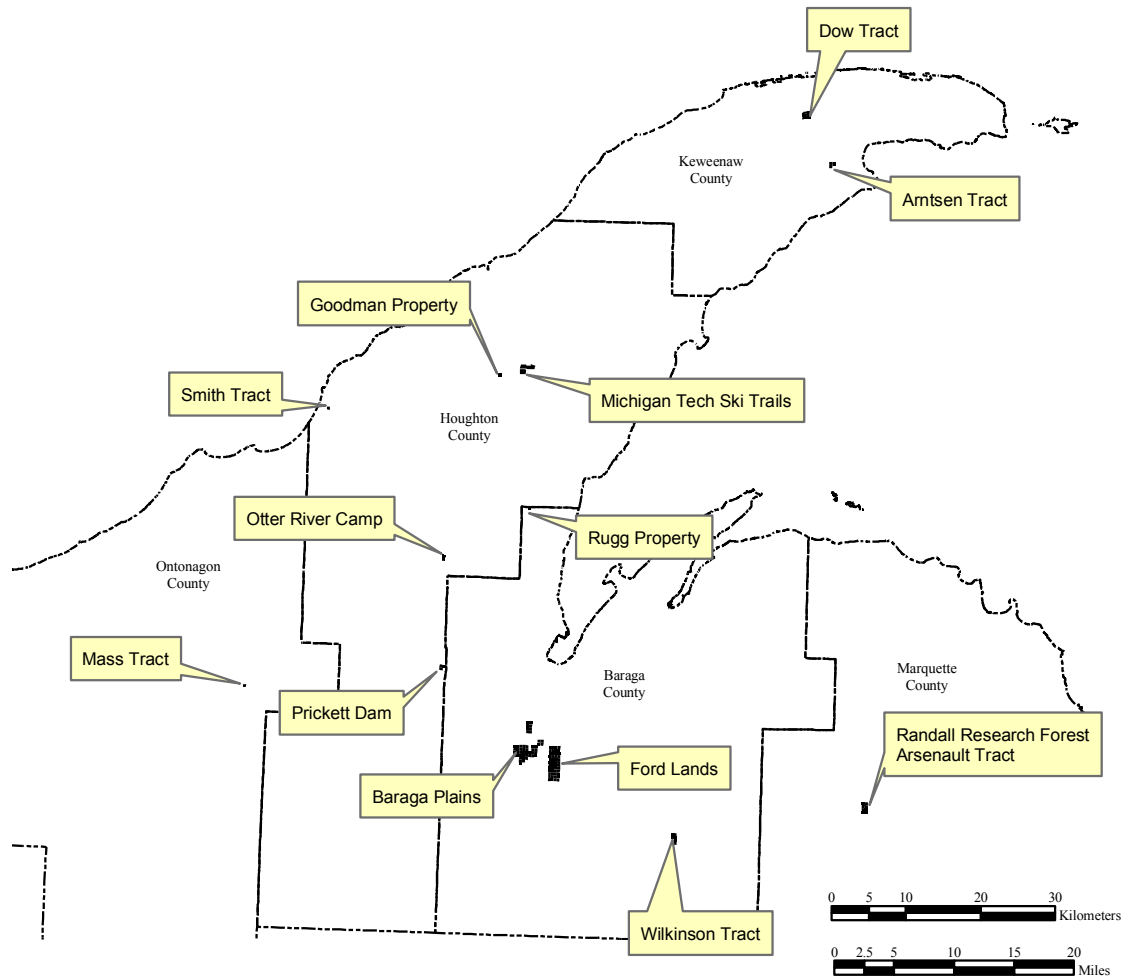

Figure 1. Location of FR&ES Research Forest Lands

<i>Name</i>	<i>Acres</i>	<i>Hectares</i>
Baraga Plains	1894	767
Ford Lands	1790	724
Michigan Tech Ski Trails	606	245
Randall Research Forest	320	130
Dow Tract	315	127
Wilkinson Tract	238	96
Prickett Dam	126	51
Arntsen Tract	119	48
Smith Tract	40	16
Arsenault Tract	40	16
Mass Tract	40	16
Rugg Property	38	15
Otter River Camp	20	8
Goodman Property	15	6

Ecological Monitoring and Mapping Lab
 Forest Resources & Environmental Science
 Michigan Technological University
 Houghton, MI 49931-1295 USA

<http://forest.mtu.edu/>

Map date: June 2003 M. D. Hyslop

Total: 5600 Acres

*acreage totals calculated using quarter-quarter section (QQS) GIS data from Michigan DNR